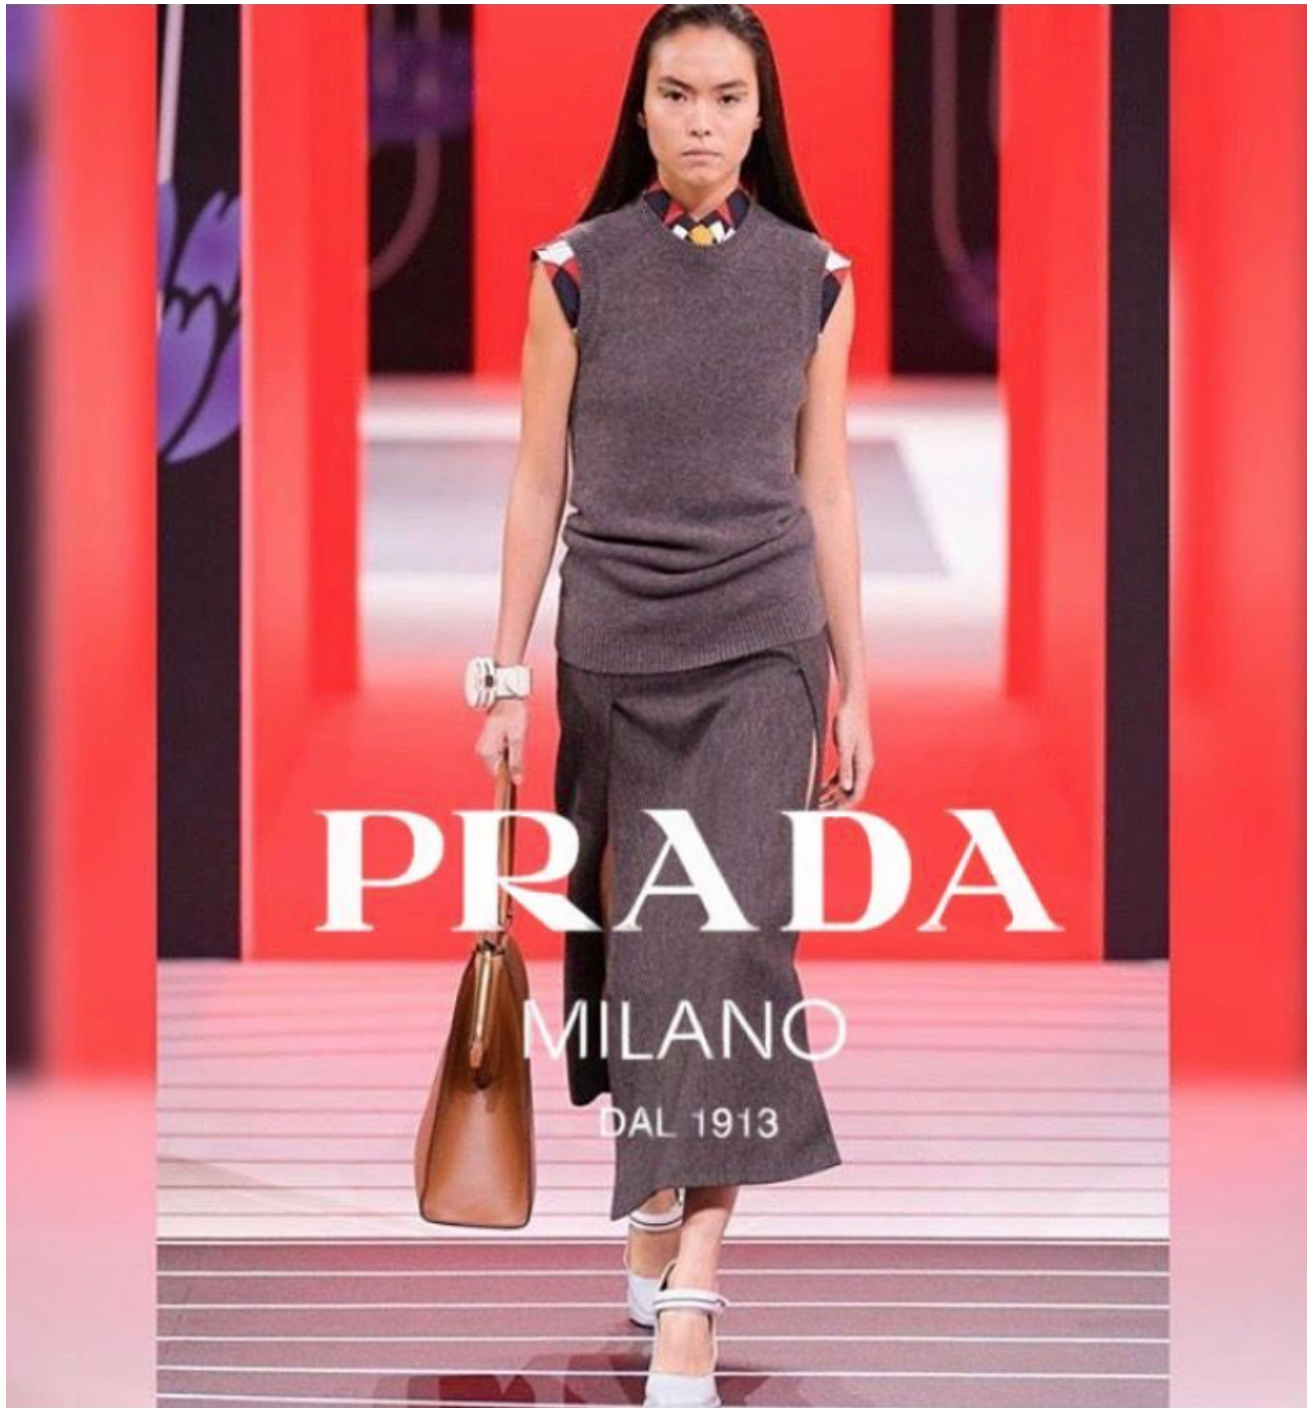

MARYEL UCHIDA

height 5'9.5 · bust 30.5" · cup B · waist 24" · hips 34.5" · dress 36 EU/6 US/8 UK
shoes size 39 EU/8 US/6 UK · hair black · eyes brown

ck Calvin Klein

MARYEL UCHIDA

height 5'9.5 · bust 30.5" · cup B · waist 24" · hips 34.5" · dress 36 EU/6 US/8 UK
shoes size 39 EU/8 US/6 UK · hair black · eyes brown