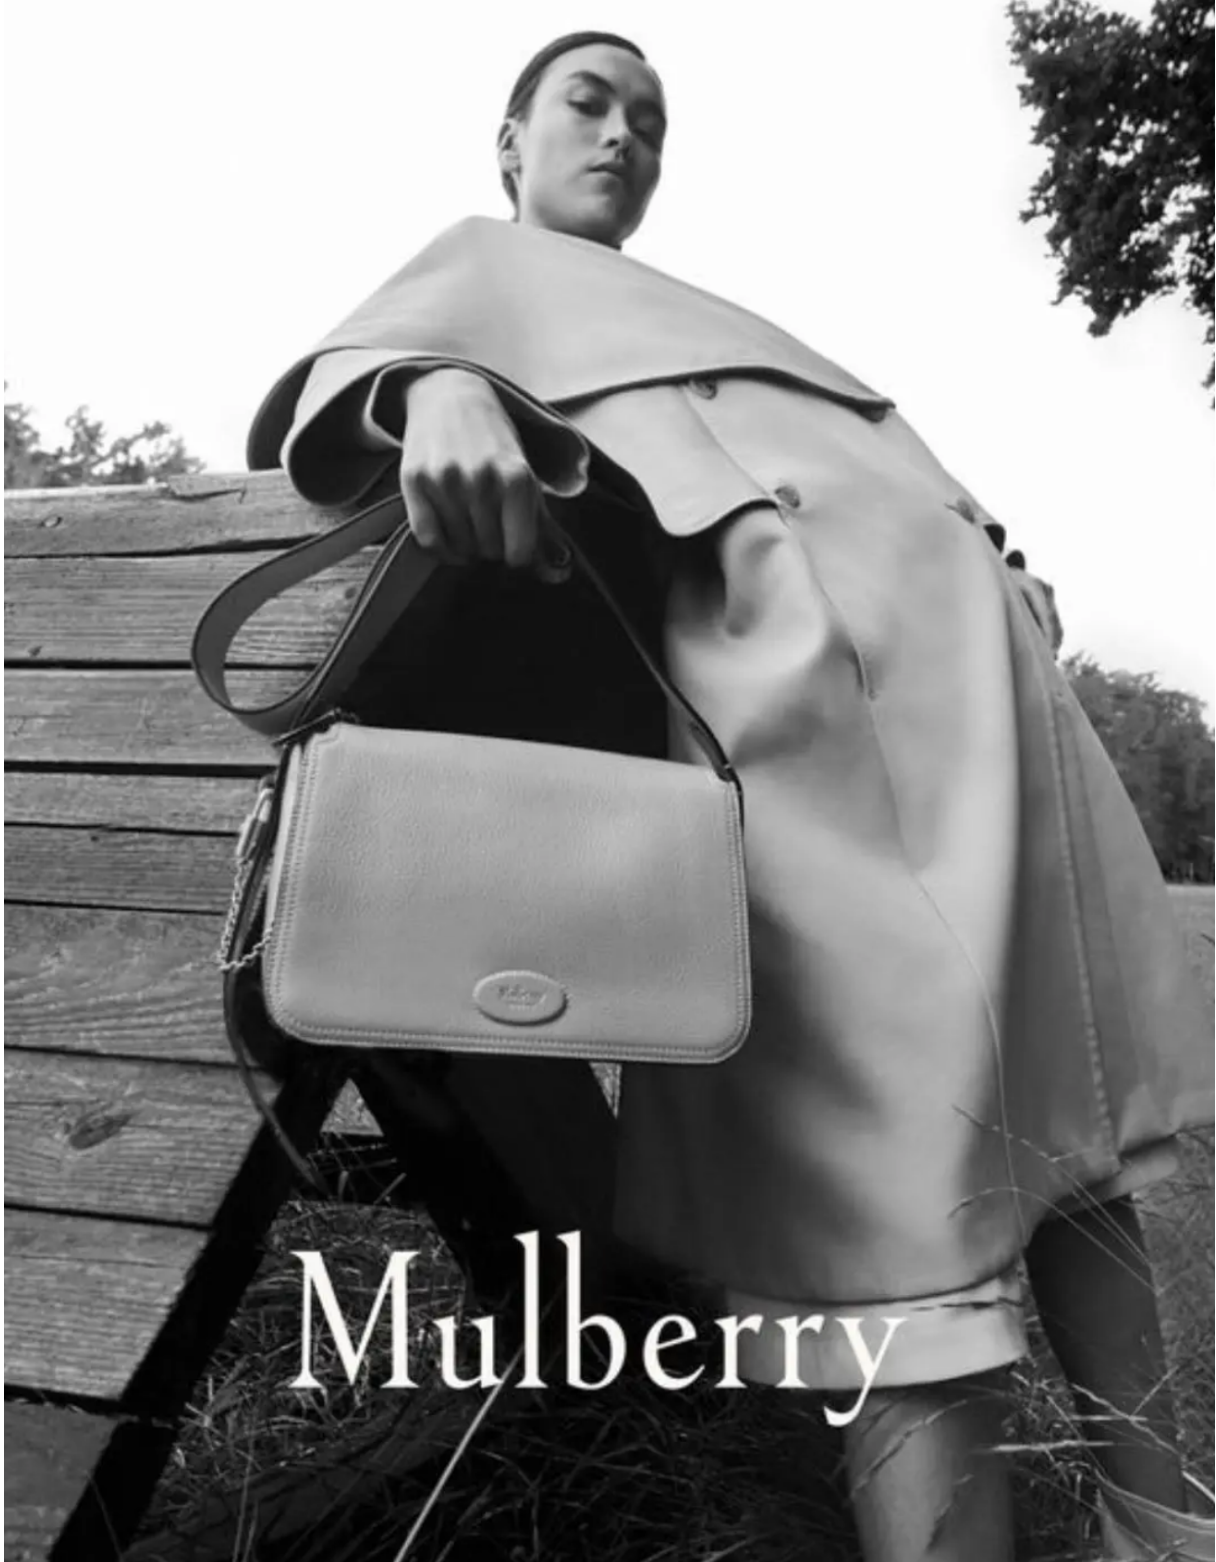

MARYEL UCHIDA

height 5'9.5 · bust 30.5" · cup B · waist 24" · hips 34.5" · dress 36 EU/6 US/8 UK
shoes size 39 EU/8 US/6 UK · hair black · eyes brown

DIOR

MGM
MODELS

MARYEL UCHIDA

height 5'9.5 · bust 30.5" · cup B · waist 24" · hips 34.5" · dress 36 EU/6 US/8 UK
shoes size 39 EU/8 US/6 UK · hair black · eyes brown