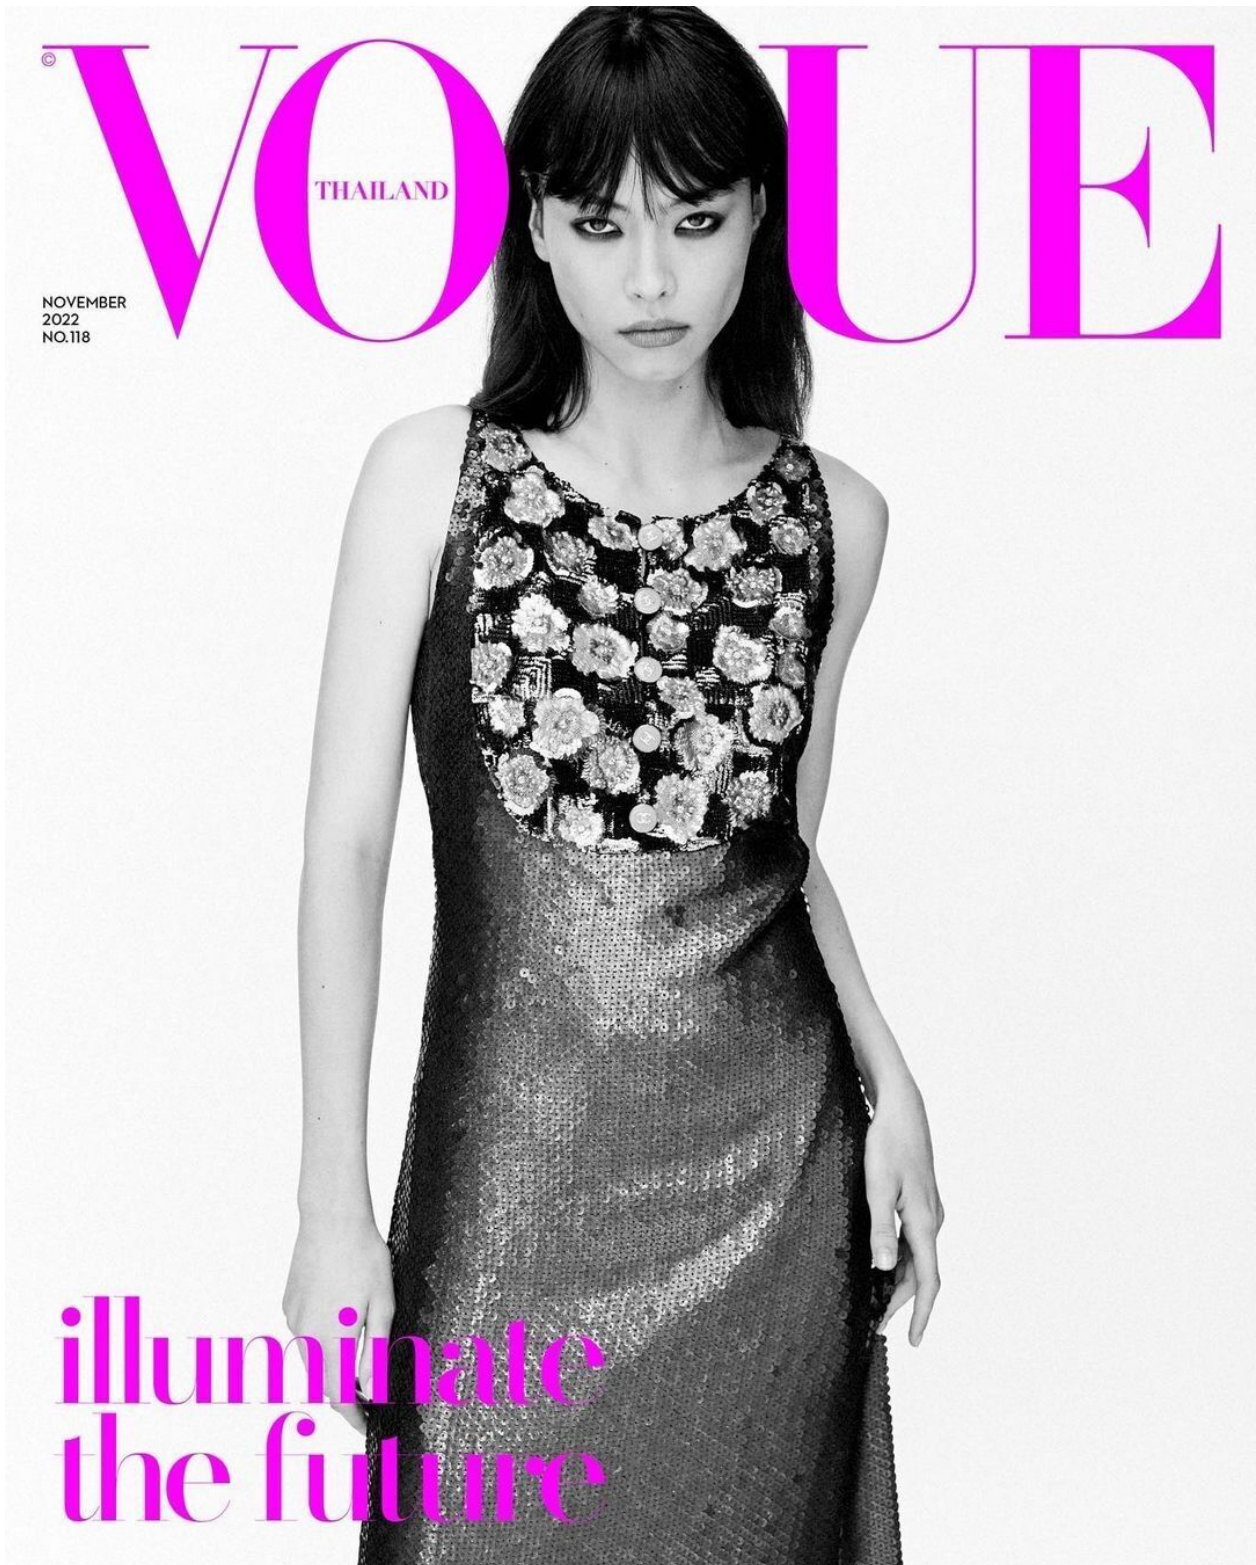

MARYEL UCHIDA

height 5'9.5" · bust 30.5" · cup B · waist 24" · hips 34.5" · dress 36 EU/6 US/8 UK
shoes size 39 EU/8 US/6 UK · hair black · eyes brown

MARYEL UCHIDA

height 5'9.5 · bust 30.5" · cup B · waist 24" · hips 34.5" · dress 36 EU/6 US/8 UK
shoes size 39 EU/8 US/6 UK · hair black · eyes brown